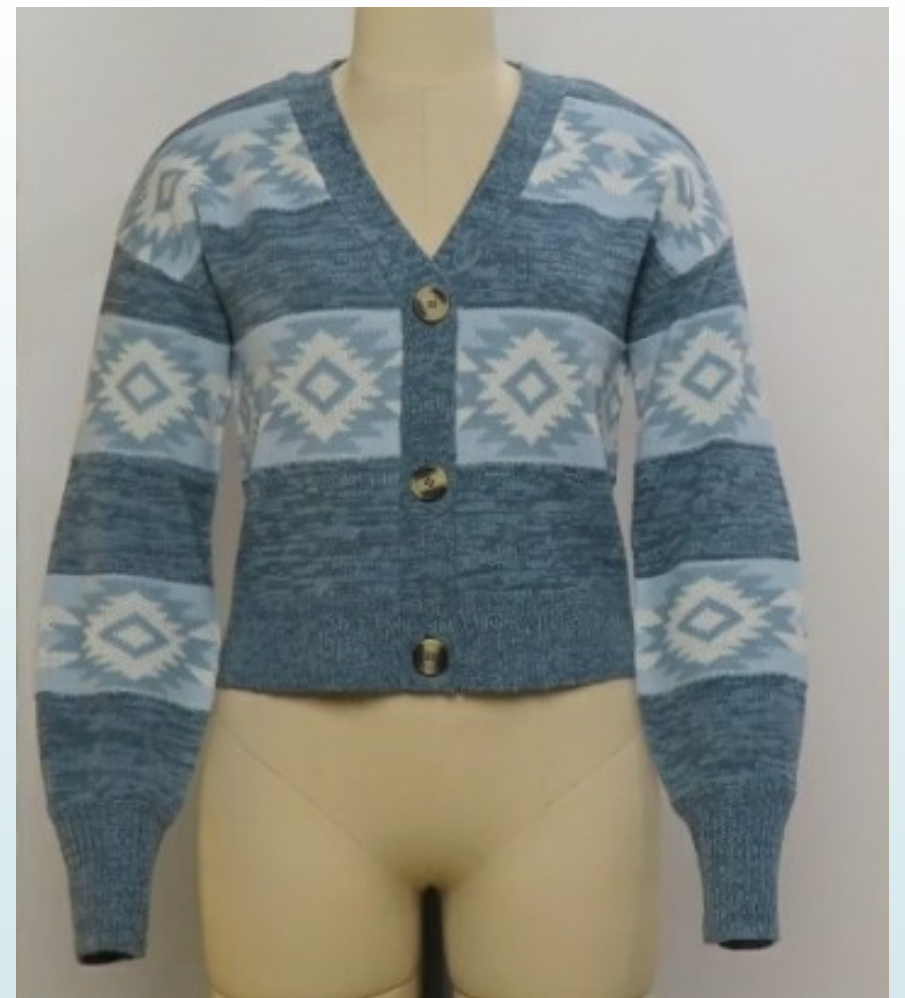

Style Number	SPINZ-44
Fabric content	100% Acrylic
GG/Ends	7 GG
Weight/ Per Dozen	7. 50 /LBS
Price/Per Dozen	TBA